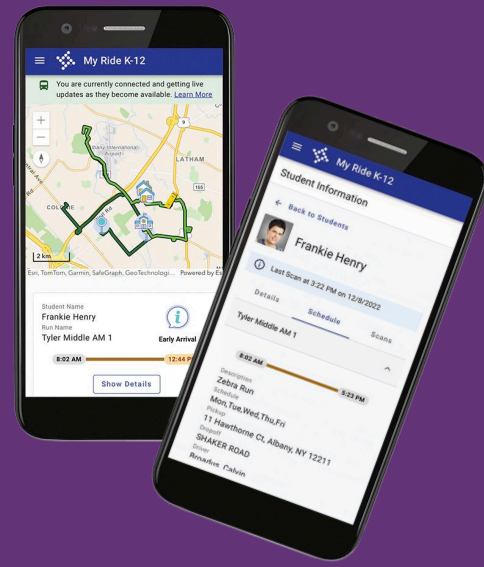

*Students do not need to attend

Cal

Introducing:

My Ride K-12 App

- Download the My Ride App
- Create an Account
- Select CCS
- Enter Your Student ID #
- Select Your Student's School
- Add Siblings the Same Way

Download today for bus routes and real-time tracking!

www.calschools.org/resources/my-ride-support/

DOWNLOAD

the CCS Mobile App!

www.calschools.org/resources/app-support/

- School Calendars
- School Directories
- Parent Quick Links
- Communication
- Newsletters
- Athletic Information
- And more!