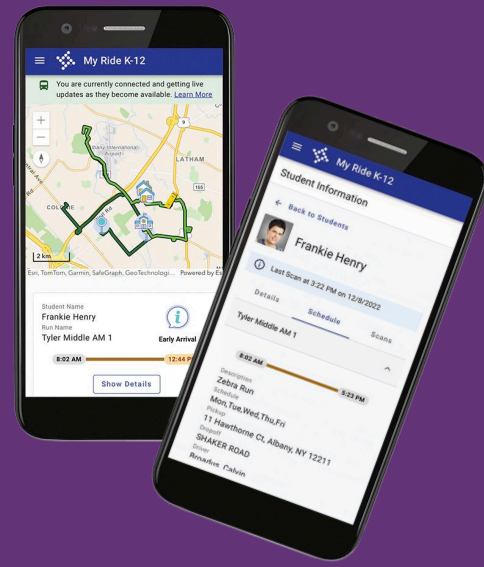

# My Ride K-12 App

- Download the My Ride App
- Create an Account
- Select CCS
- Enter Your Student ID #
- Select Your Student's School
- Add Siblings the Same Way

Download today for bus routes and real-time tracking!